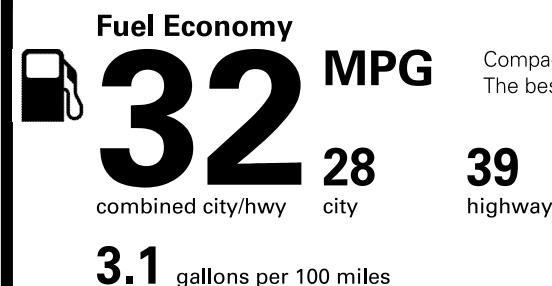

DRIVER CARE PACKAGE

WARRANTY INFORMATION

1. Volkswagen New Vehicle Limited Warranty * 3 years/36,000 miles (whichever occurs first)
   - Powertrain Limited Warranty * 5 years/60,000 miles (whichever occurs first)
   - Limited Warranty against Corrosion Perforation * 12 years/120,000 miles (whichever occurs first)
2. Please ask your dealer for a copy of the Volkswagen warranty booklet for details.
- 24-HOUR ROADSIDE ASSISTANCE
  - * 3 years/36,000 miles (whichever occurs first)
  (Towing, Jump Starts, Tire Changes, Out of Fuel, and Lock-Out)
  Provided by a third party supplier

PACKAGES/OPTIONS

- Pure White Exterior No Charge
- Titan Black Leatherette Interior No Charge
- Monster Mats® (set of 4) w/ Trunk Liner & CarGo Blocks $235.00
- Roadside Assistance Kit $85.00
- 6-Speed Automatic Transmission No Charge

Destination Charge **$820.00**

Total Price: $23,465.00

Fuel, license, title fees, taxes and dealer-installed accessories are not included.

PARTS CONTENT INFORMATION

FOR VEHICLES IN THIS CARLINE:	FOR THIS VEHICLE:
U.S./CANADIAN	FINAL ASSEMBLY POINT:
PARTS CONTENT: 5%	PUEBLA, MEXICO
MAJOR SOURCES OF FOREIGN	COUNTRY OF ORIGIN:
PARTS CONTENT:	ENGINE: GERMANY
MEXICO: 37%	TRANSMISSION: JAPAN
GERMANY: 22%	

NOTE: PARTS CONTENT DOES NOT INCLUDE FINAL ASSEMBLY, DISTRIBUTION OR OTHER NON-PARTS COSTS.

EPA DOT Fuel Economy and Environment

Gasoline Vehicle

Compact Cars range from 14 to 116 MPG. The best vehicle rates 119 MPGe.

You save $2,000

in fuel costs over 5 years compared to the average new vehicle.

Annual fuel cost $1,400