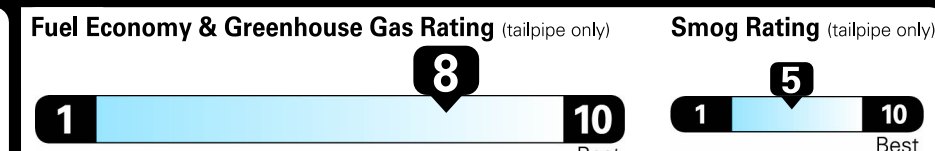

This vehicle emits 279 grams of CO₂ per mile. The best emits 0 grams per mile (tailpipe only). Producing and distributing fuel also create emissions; learn more at fueleconomy.gov.

Actual results will vary for many reasons, including driving conditions and how you drive and maintain your vehicle. The average new vehicle gets 25 MPG and costs $9,000 to fuel over 5 years. Cost estimates are based on 15,000 miles per year at $3.00 per gallon. MPGe is miles per gasoline gallon equivalent. Vehicle emissions are a significant cause of climate change and smog.

fueleconomy.gov

Calculate personalized estimates and compare vehicles

GOVERNMENT 5-STAR SAFETY RATINGS

Overall Vehicle Score ★★★★★

Based on the combined ratings of frontal, side and rollover. Should ONLY be compared to other vehicles of similar size and weight.

Frontal Crash Driver Passenger ★★★★★

Based on the risk of injury in a frontal impact. Should ONLY be compared to other vehicles of similar size and weight.

Side Crash Front Seat Rear Seat ★★★★★

Based on the risk of injury in a side impact.

Rollover ★★★★★

Based on the risk of rollover in a single-vehicle crash.

Star ratings range from 1 to 5 stars (★★★★★) with 5 being the highest.

Source: National Highway Traffic Safety Administration (NHTSA).

www.safercar.gov or 1-888-327-4236

Who better to get you into a Volkswagen than us? Volkswagen Credit

Das Auto.

Disclaimer: The Monroney describes the vehicle features when the vehicle was first sold/leased to the customer and that as of the present day the actual features on the vehicle might differ from the ones listed on the Monroney label.

The Monroney label is for view only purposes and must not be used to paste on the vehicle as a Monroney sticker for resale.