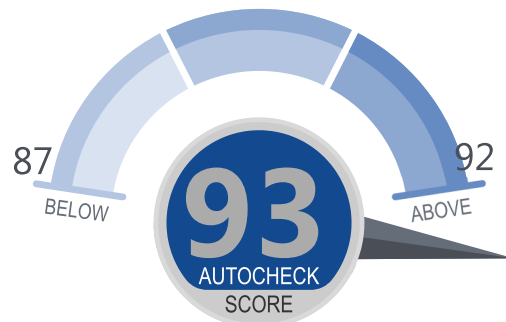

2018 Chevrolet Cruze LS

Sedan 4D (1.4L I4 DI)

VIN: 1G1BC5SM2J7171220

No. of Historical Events	5
Calculated Owners	1
Number of Accidents	0

Last Reported Event Date: 02/07/2020

Last Reported Mileage: 25,636

This vehicle's AutoCheck Score: 93

Other comparable **2018** vehicles in the **Small Car - Economy** typically score between **87-92**.

[Learn more about the AutoCheck Score](#)

- ✔ Major State Title Brand Check - [More info](#)
OK
[More info](#)
- ✔ Accident Check - [More info](#)
OK
[More info](#)
- ✔ Damage Check - [More info](#)
OK
[More info](#)
- ✔ Odometer Check - [More info](#)
OK
[More info](#)
- ✔ Other Title Brand and Specific Event Check - [More info](#)
OK
[More info](#)
- i Vehicle Usage Check - [More info](#)
Other Use Reported
[More info](#)
- ✔ AutoCheck Buyback Protection - [More info](#)
Qualifies
[More info](#)