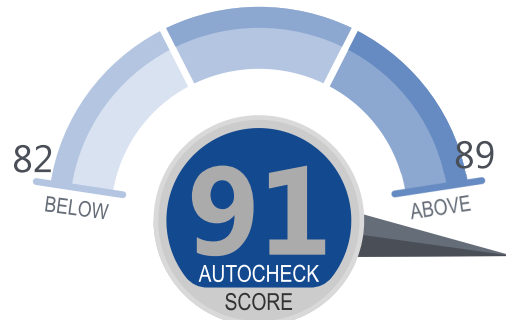

2016 Chevrolet Cruze LT

Sedan 4D (1.4L I4 DI)

VIN: 1G1BE5SM9G7303392

No. of Historical Events	6
Calculated Owners	1
Number of Accidents	0

Last Reported Event Date: 10/03/2019

Last Reported Mileage: 14

This vehicle's AutoCheck Score: 91

Other comparable **2016** vehicles in the **Small Car - Economy** typically score between **82-89**.

[Learn more about the AutoCheck Score](#)

- ✔ Major State Title Brand Check - [More info](#)
OK
[More info](#)
- ✔ Accident Check - [More info](#)
OK
[More info](#)
- ✔ Damage Check - [More info](#)
OK
[More info](#)
- ✔ Odometer Check - [More info](#)
OK
[More info](#)
- ✔ Other Title Brand and Specific Event Check - [More info](#)
OK
[More info](#)
- ✔ Vehicle Usage Check - [More info](#)
Personal Use
[More info](#)
- ✔ AutoCheck Buyback Protection - [More info](#)
Qualifies
[More info](#)