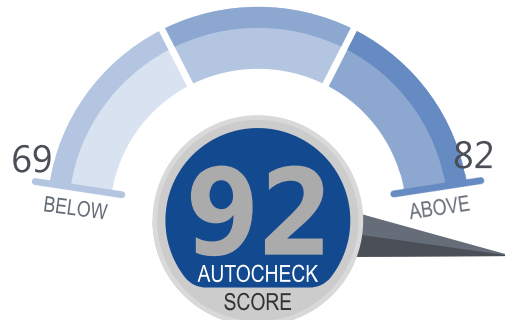

2008 GMC Sierra 1500 SLE / SLT / W/T

Crew Cab 4D (5.3L V8 SFI)

VIN: 3GTEC13J58G118236

No. of Historical Events	16
Calculated Owners	1
Number of Accidents	0

Last Reported Event Date: 11/26/2019

Last Reported Mileage: 276

This vehicle's AutoCheck Score: 92

Other comparable **2008** vehicles in the **Pickup - Full Sized** typically score between **69-82**.

[Learn more about the AutoCheck Score](#)

- ✔ Major State Title Brand Check - [More info](#)
OK
[More info](#)
- ✔ Accident Check - [More info](#)
OK
[More info](#)
- ✔ Damage Check - [More info](#)
OK
[More info](#)
- ✔ Odometer Check - [More info](#)
OK
[More info](#)
- ✔ Other Title Brand and Specific Event Check - [More info](#)
OK
[More info](#)
- ✔ Vehicle Usage Check - [More info](#)
Personal Use
[More info](#)
- ✔ AutoCheck Buyback Protection - [More info](#)
Qualifies
[More info](#)