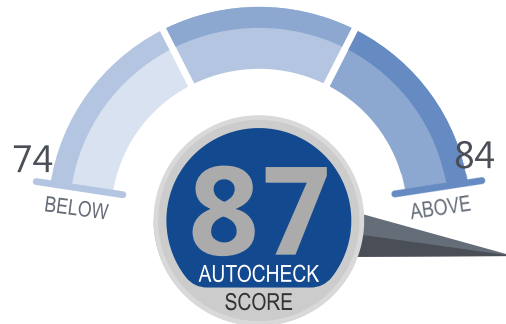

2015 Chevrolet Malibu LS

Sedan 4D (2.5L I4 DI)

VIN: 1G11B5SL2FF287553

No. of Historical Events	10
Calculated Owners	2
Number of Accidents	0

Last Reported Event Date: 11/20/2020

Last Reported Mileage: 6,196

This vehicle's AutoCheck Score: 87

Other comparable **2015** vehicles in the **Mid Range Car - Lower** typically score between **74-84**.

[Learn more about the AutoCheck Score](#)

- ✔ Major State Title Brand Check - [More info](#)
OK
[More info](#)
- ✔ Accident Check - [More info](#)
OK
[More info](#)
- ✔ Damage Check - [More info](#)
OK
[More info](#)
- ✔ Odometer Check - [More info](#)
OK
[More info](#)
- ✔ Other Title Brand and Specific Event Check - [More info](#)
OK
[More info](#)
- ✔ Vehicle Usage Check - [More info](#)
Personal Use
[More info](#)
- ✔ AutoCheck Buyback Protection - [More info](#)
Qualifies
[More info](#)